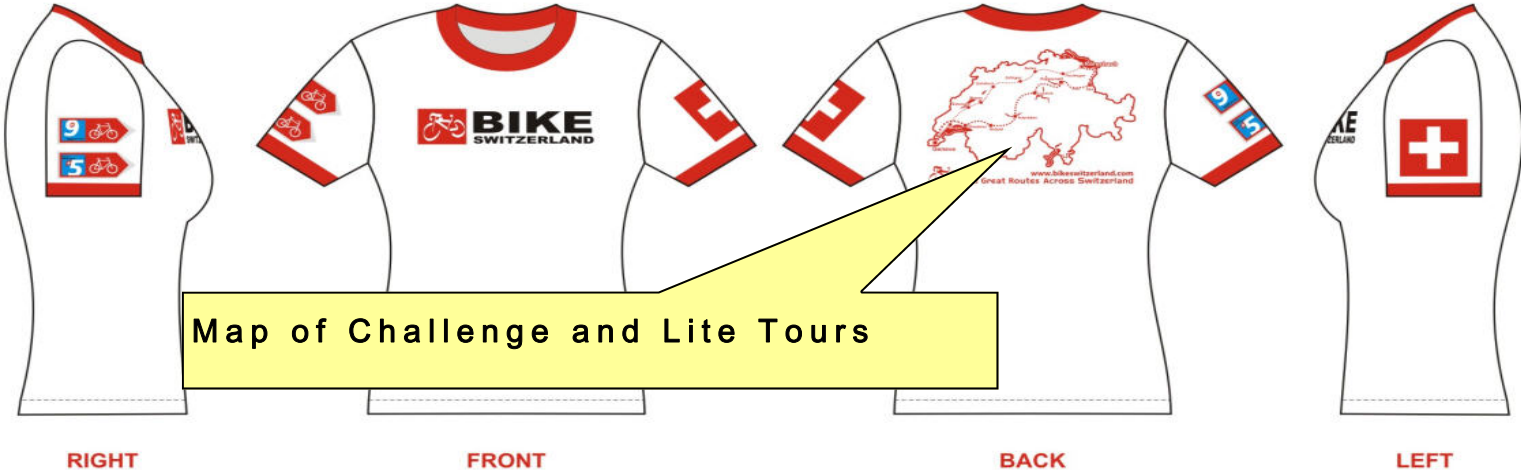

MAN T-SHIRT DESIGN

Bike Route Signs 9 and 5

WOMAN T-SHIRT DESIGN

Map of Challenge and Lite Tours