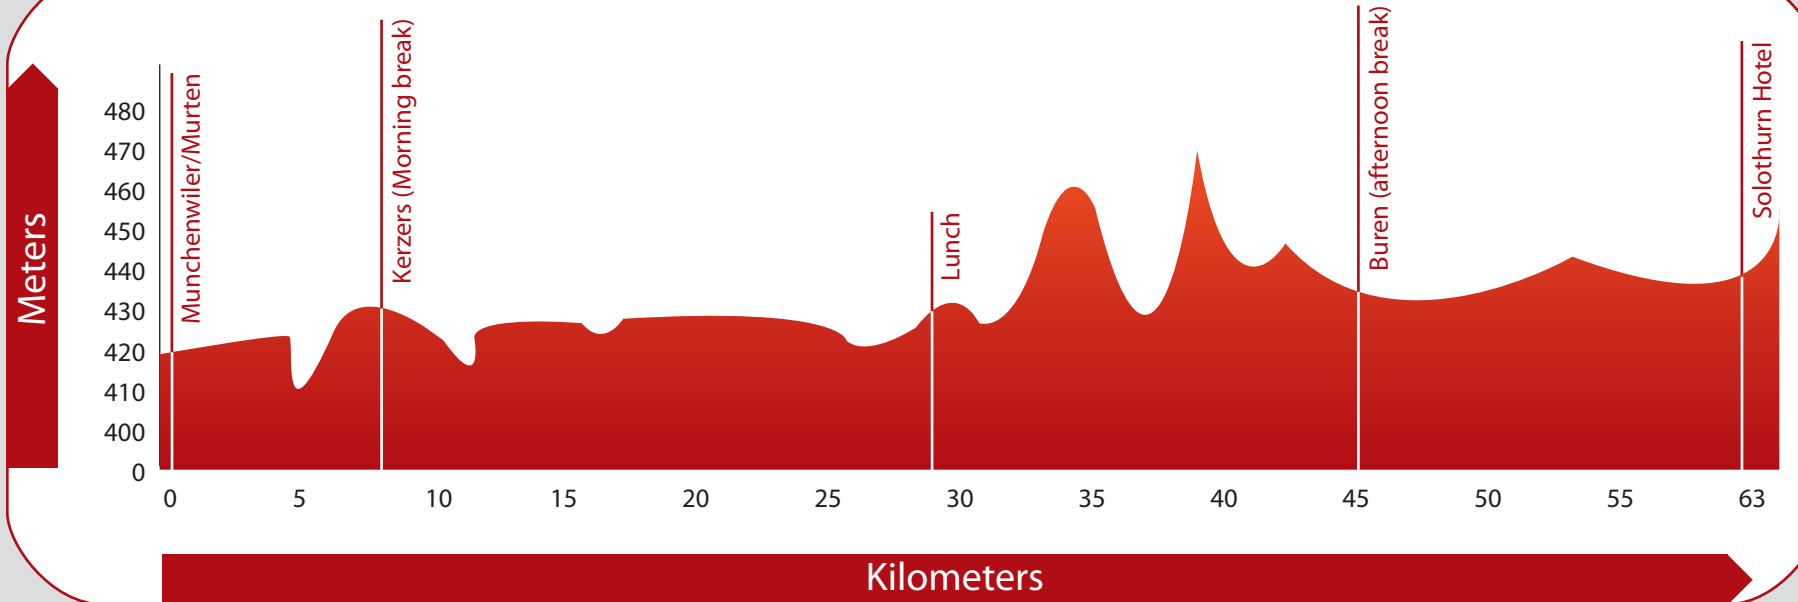

ATTENTION: This route is relatively flat, but the small elevation increments on this chart make small hills look like mountains.

Lite Tour: Day 5

Murten/Munchenwiler -> Solothurn

Distance: 63 Km

Total elevation gain: 135 meters

BIKE
SWITZERLAND